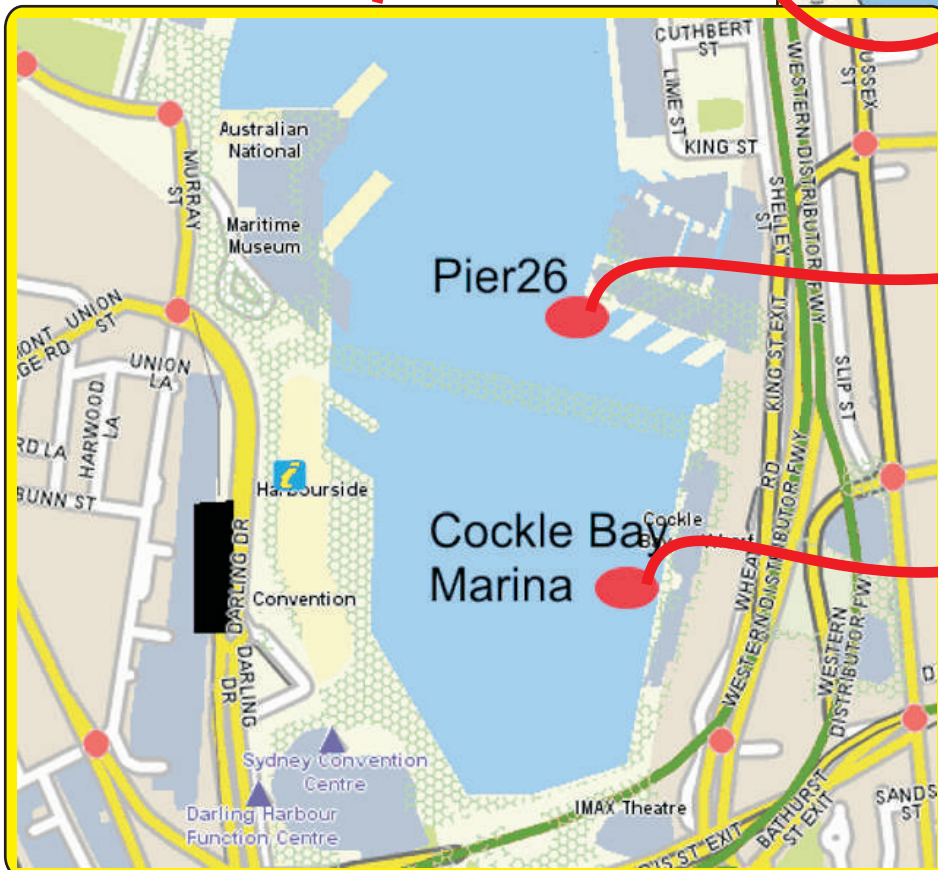

BASS AND FLINDERS CRUISES

Directions For Darling Harbour Whale Watching

How to get there

Method	Directions
Train	Stop at Town Hall and walk to Darling Harbour / Aquarium
Monorail	Darling Park monorail station
Car	Wilson Parking - Darling Park 076
Bus	Sydney Explorer stop 21
Ferry route	Darling Harbour (Aquarium wharf) Parramatta (King st no 3)
Walk	Follow directions to Darling Harbour

Where to go

Ocean Dreaming Departs from Pier 26

Adjacent to the Aquarium wharf and next to the entrance to the 'Wildlife world'

The vessel may not be berthed when you arrive, so please wait close by.

Ticket Booth is at Cockle bay Marina, if you have not purchased your tickets already you can go here.